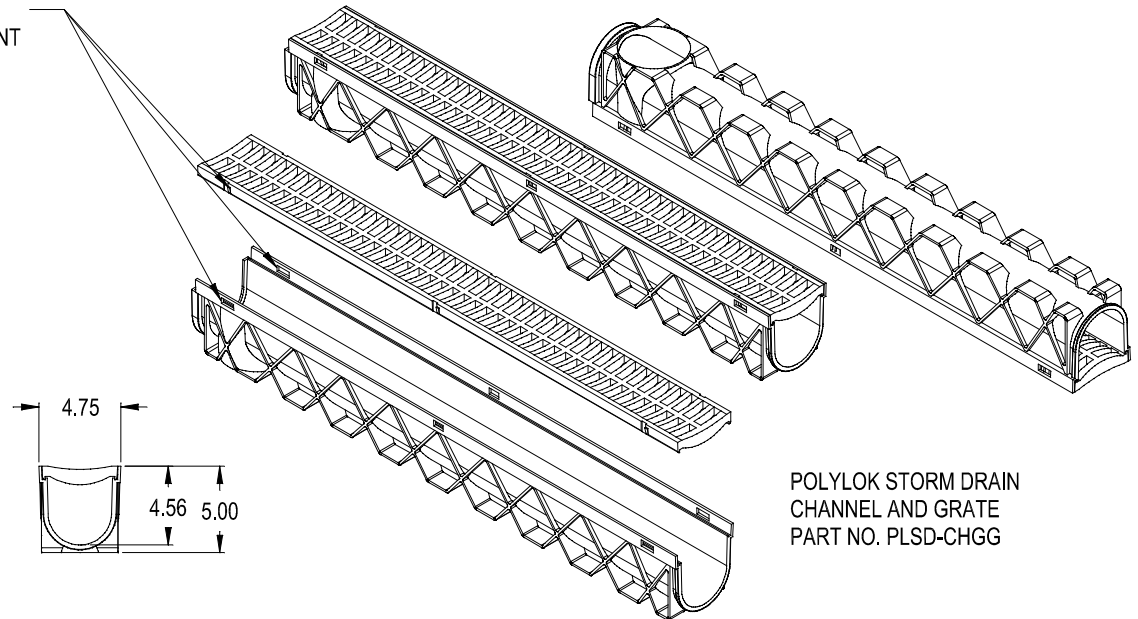

Quality – Service – Commitment – Delivered.

POLYLOK STORM DRAIN
END OUTLET
PART NO. PLSD-EO

POLYLOK STORM DRAIN
90 DEG. CORNER
PART NO. PLESD-90CDG

POLYLOK STORM DRAIN
END CAP
PART NO. PLSD-EC

CLIP AND PRYSLOTS
PROVIDE POSITIVE ENGAGEMENT
BETWEEN GRATE AND DRAIN

POLYLOK STORM DRAIN
CHANNEL AND GRATE
PART NO. PLSD-CHGG