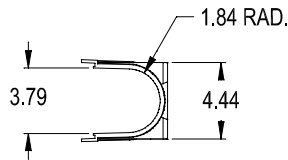

Quality – Service – Commitment – Delivered.

POLYLOK STORM DRAIN
END OUTLET
PART NO. PLSD-EO

POLYLOK STORM DRAIN
90 DEG. CORNER
PART NO. PLESD-90CDG

POLYLOK STORM DRAIN
END CAP
PART NO. PLSD-EC

CLIP AND PRYSLOTS
PROVIDE POSITIVE ENGAGEMENT
BETWEEN GRATE AND DRAIN