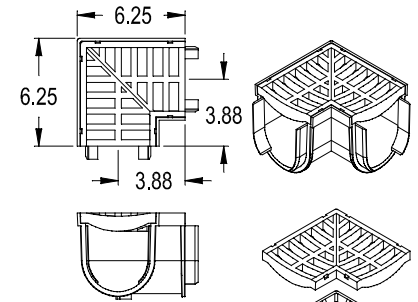

Quality – Service – Commitment – Delivered.

POLYLOK STORM DRAIN
END OUTLET
PART NO. PLSD-EO

POLYLOK STORM DRAIN
90 DEG. CORNER
PART NO. PLESD-90CDG

POLYLOK STORM DRAIN
END CAP
PART NO. PLSD-EC

CLIP AND PRYSLOTS
PROVIDE POSITIVE ENGAGEMENT
BETWEEN GRATE AND DRAIN

POLYLOK STORM DRAIN
CHANNEL AND GRATE
PART NO. PLSD-CHGG