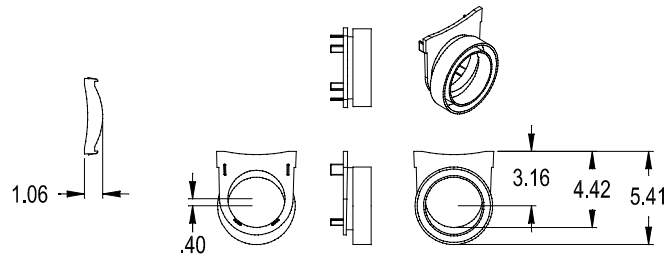

Quality – Service – Commitment – Delivered.

POLYLOK STORM DRAIN
END OUTLET
PART NO. PLSD-EO

POLYLOK STORM DRAIN
90 DEG. CORNER
PART NO. PLESD-90CDG

POLYLOK STORM DRAIN
END CAP
PART NO. PLSD-EC

CLIP AND PRYSLOTS
PROVIDE POSITIVE ENGAGEMENT
BETWEEN GRATE AND DRAIN

POLYLOK STORM DRAIN
CHANNEL AND GRATE
PART NO. PLSD-CHGG