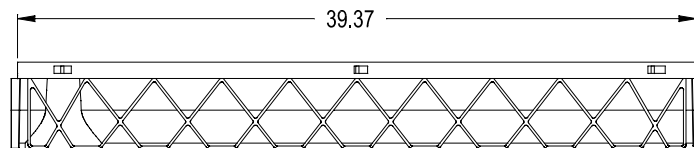

Quality – Service – Commitment – Delivered.

POLYLOK STORM DRAIN
END OUTLET
PART NO. PLSD-EO

POLYLOK STORM DRAIN
90 DEG. CORNER
PART NO. PLESD-90CDG

POLYLOK STORM DRAIN
END CAP
PART NO. PLSD-EC

CLIP AND PRYSLOTS
PROVIDE POSITIVE ENGAGEMENT
BETWEEN GRATE AND DRAIN

POLYLOK STORM DRAIN
CHANNEL AND GRATE
PART NO. PLSD-CHGG